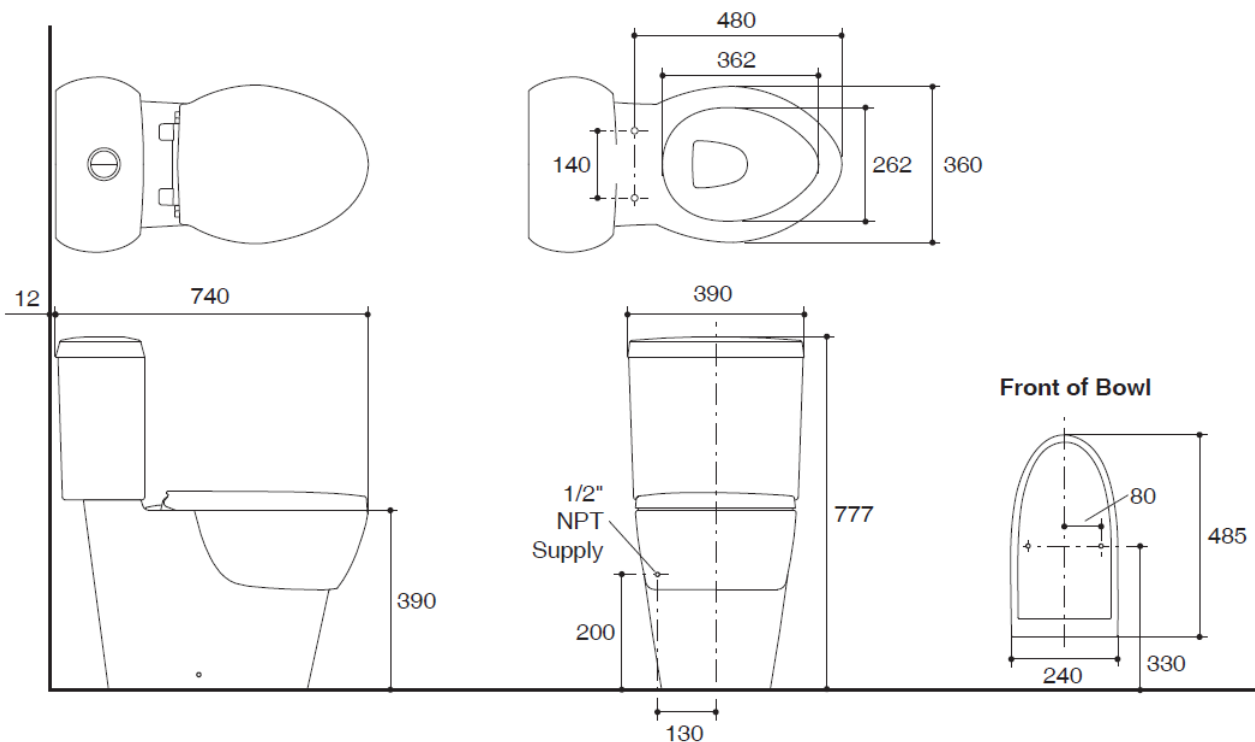

OVE
K-45679X-S/K-45679X-SP

Product Specification:

Model	K-45679X-S	K-45679X-SP
Bowl Style	European	
Overall Dimensions (Front/Back x Side/Side x Height)	740 x 390 x 777 mm	
Height to Rim	390 mm	
Operating System	Dual Flush	
Litres Per Flush	2.6/4 litres	
Includes	K-17736X-M Bowl, K-45678X Tank, K-17660X-M Quiet close seat, Tank trims, tank cover, bolt caps, dual flush actuator	
Minimum Rough-In	305 mm	185 mm
Included		
Connector	1066987 S-trap connector	1138552 P-trap connector
NOTE	Available exclusively in White (0)	

Product Dimension:

Please note that the above information are subject to change without notice.